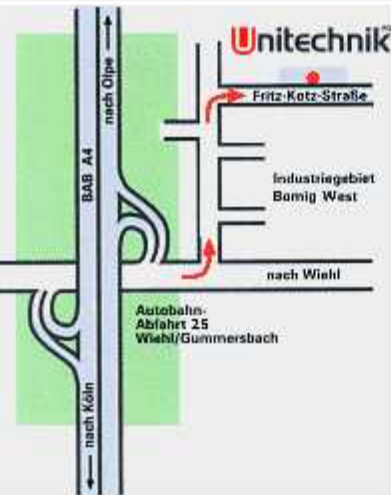

Your way to us

Description of way:

When you come via Cologne (Köln) take the A3 motorway to Köln-Ost junction and then the A4 to Olpe. Leave the A4 at the Gummersbach/Wiehl exit and drive in the direction of Wiehl-Bomig / Industrial Zone (Industriegebiet).

When you come via Olpe take the A45 to Olpe-Süd junction and then the A4 in the direction of Cologne (Köln). Leave the A4 at the Gummersbach/Wiehl exit and drive in the direction of Wiehl-Bomig / Industrial Zone (Industriegebiet).